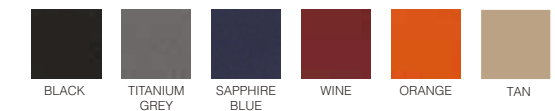

BRIG Custom Options:

ORCA Hypalon Fabric Impression: **AS STANDARD**

ORCA Hypalon Carbon Tube Upgrade: **£1,495**

Custom Hull Gel Coat Colour: **£1,495**

SilverTex Luxury Fabric Upholstery:

SeaDek Non-Slip Decking: **£1,495**

LIFESTYLE PACKS

Up to 33% less than when purchased separately:

Lux Pack:

- BRIG Overall Cover
- BRIG Console & Seat Cover
- SeaDek Non-Slip Decking
- Bow Sundeck

£2,595
 Inc VAT & Rigging

Leisure Pack:

- Bimini Suntop
- Freshwater Shower System