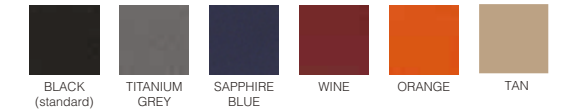

£595
 Inc VAT & Rigging

Leisure Pack:

- Bimini Suntop
- Freshwater Shower System

£1,695
 Inc VAT & Rigging

BRIG Custom Options:

ORCA Hypalon Tubes: **AS STANDARD**

ORCA Hypalon Fabric Impression Upgrade: **£1,750**

ORCA Hypalon Carbon Tube Upgrade: **£2,100**

Custom Hull Gel Coat Colour: **£1,295**

SilverTex Luxury Fabric Upholstery:

SeaDek Non-Slip Decking: **£1,495**

LIFESTYLE PACKS